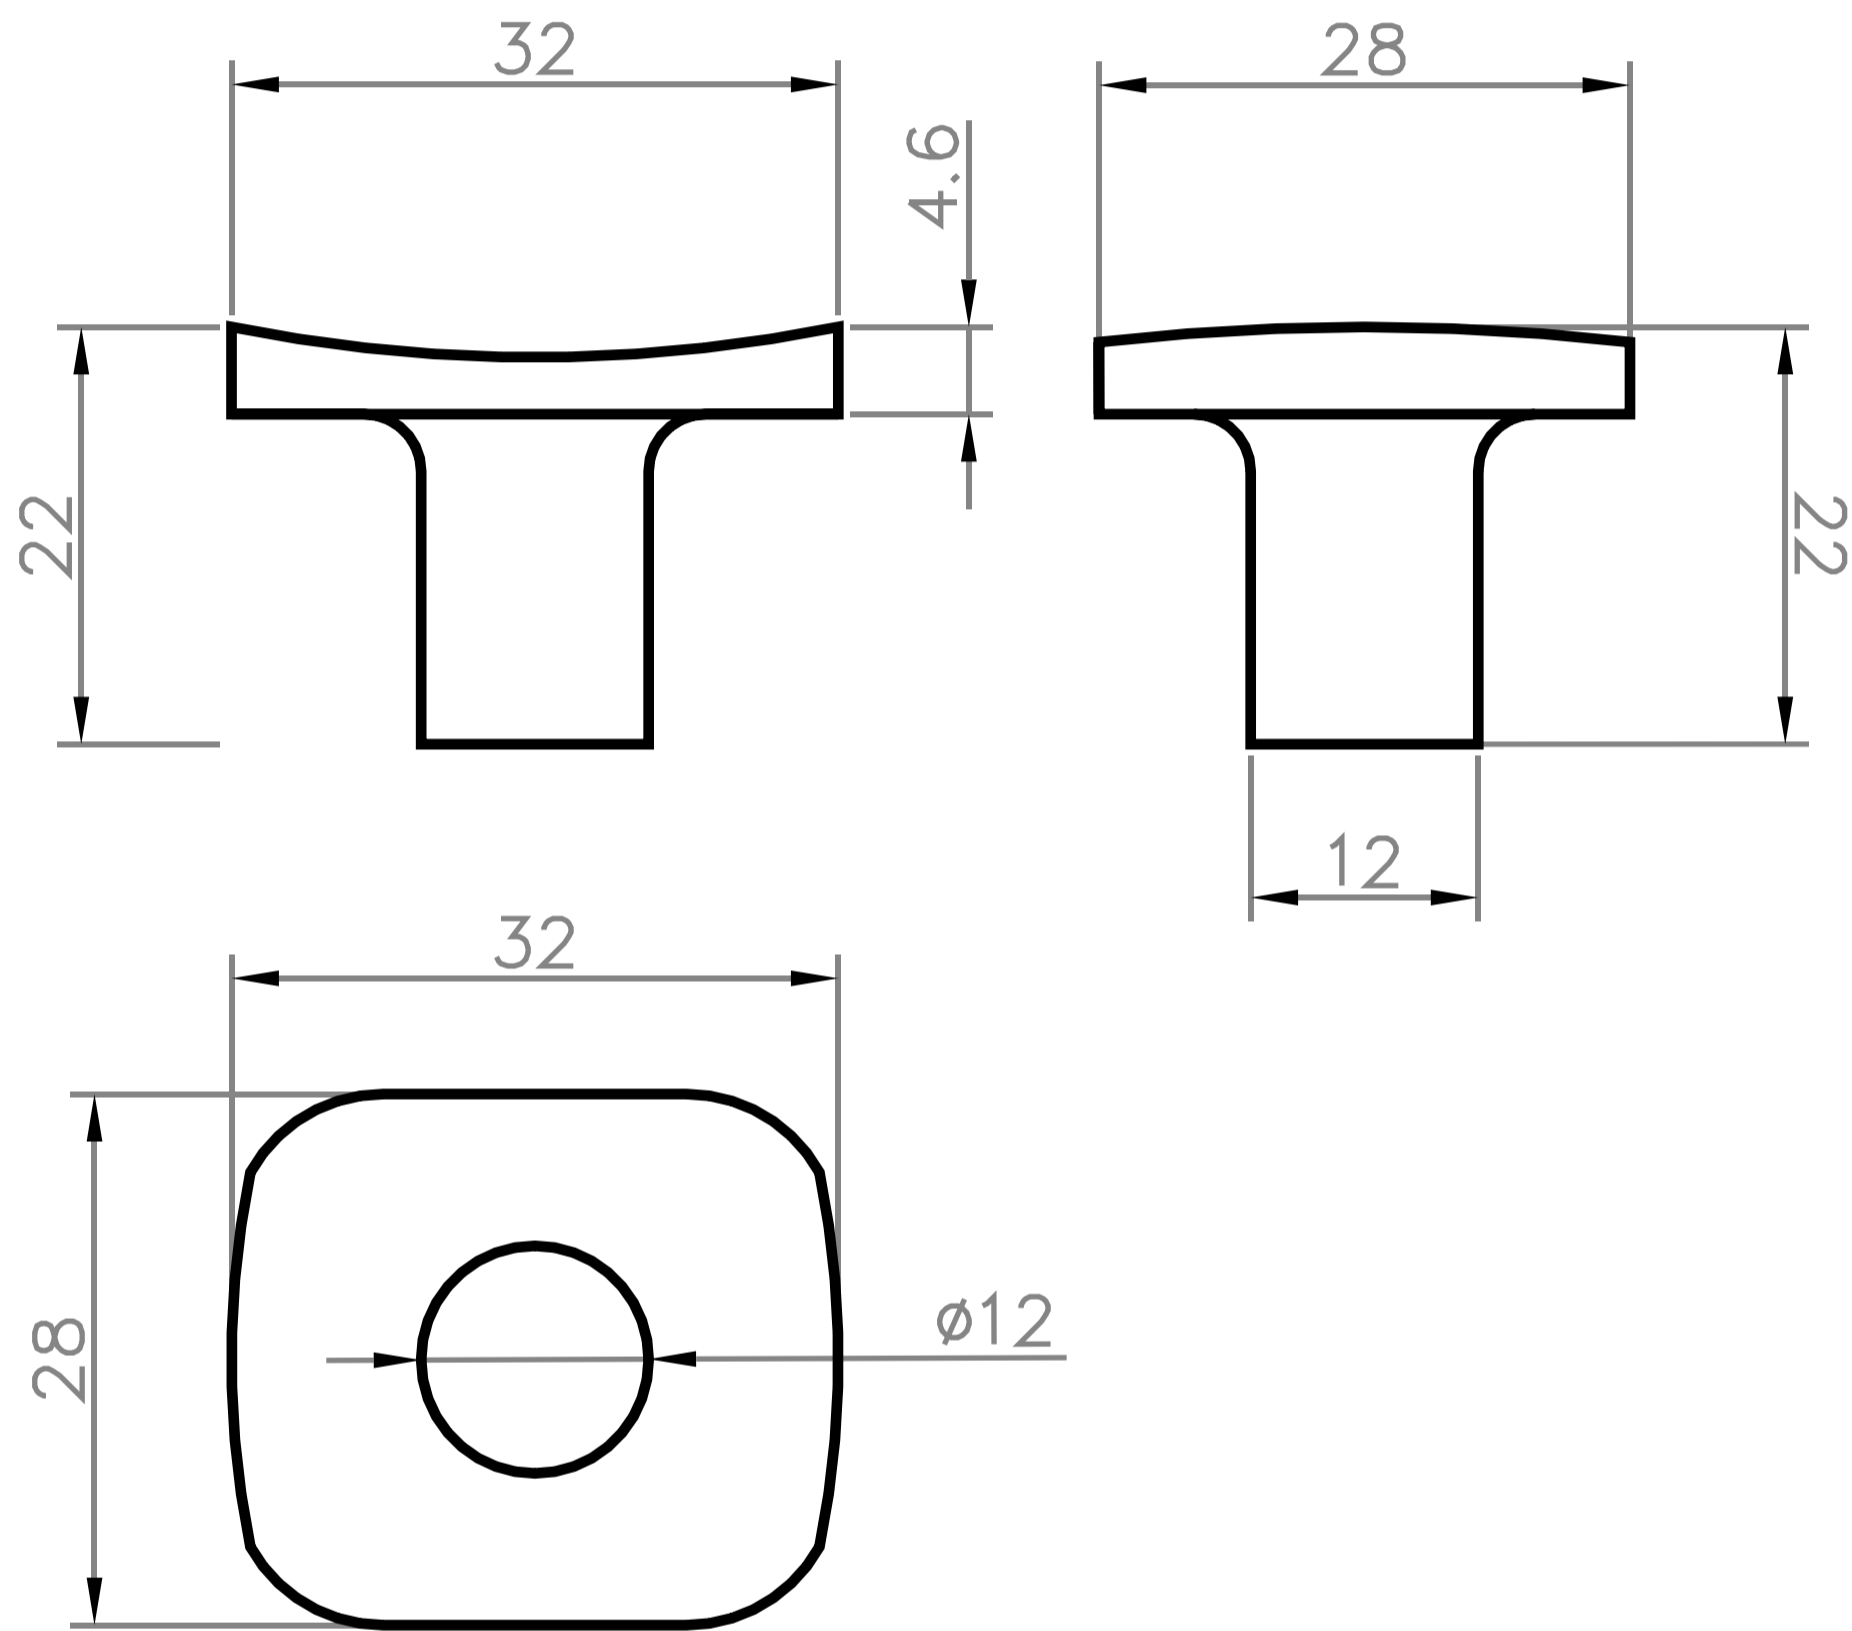

Designer Hardware

TECHNICAL SPECIFICATIONS

VOGEL

Cabinet Knob & Pull

Technical Drawing

Material: Solid Brass

Finish

Brushed Brass DKB-VGL-BBR

Matte Black DKB-VGL-MBK

SKU

Included Hardware

- 1x M4 Screw 25mm
- 1x M4 Screw 40mm
- 1x Wall Plug
- 1x Hook Fitting
- 2x Spring Washer