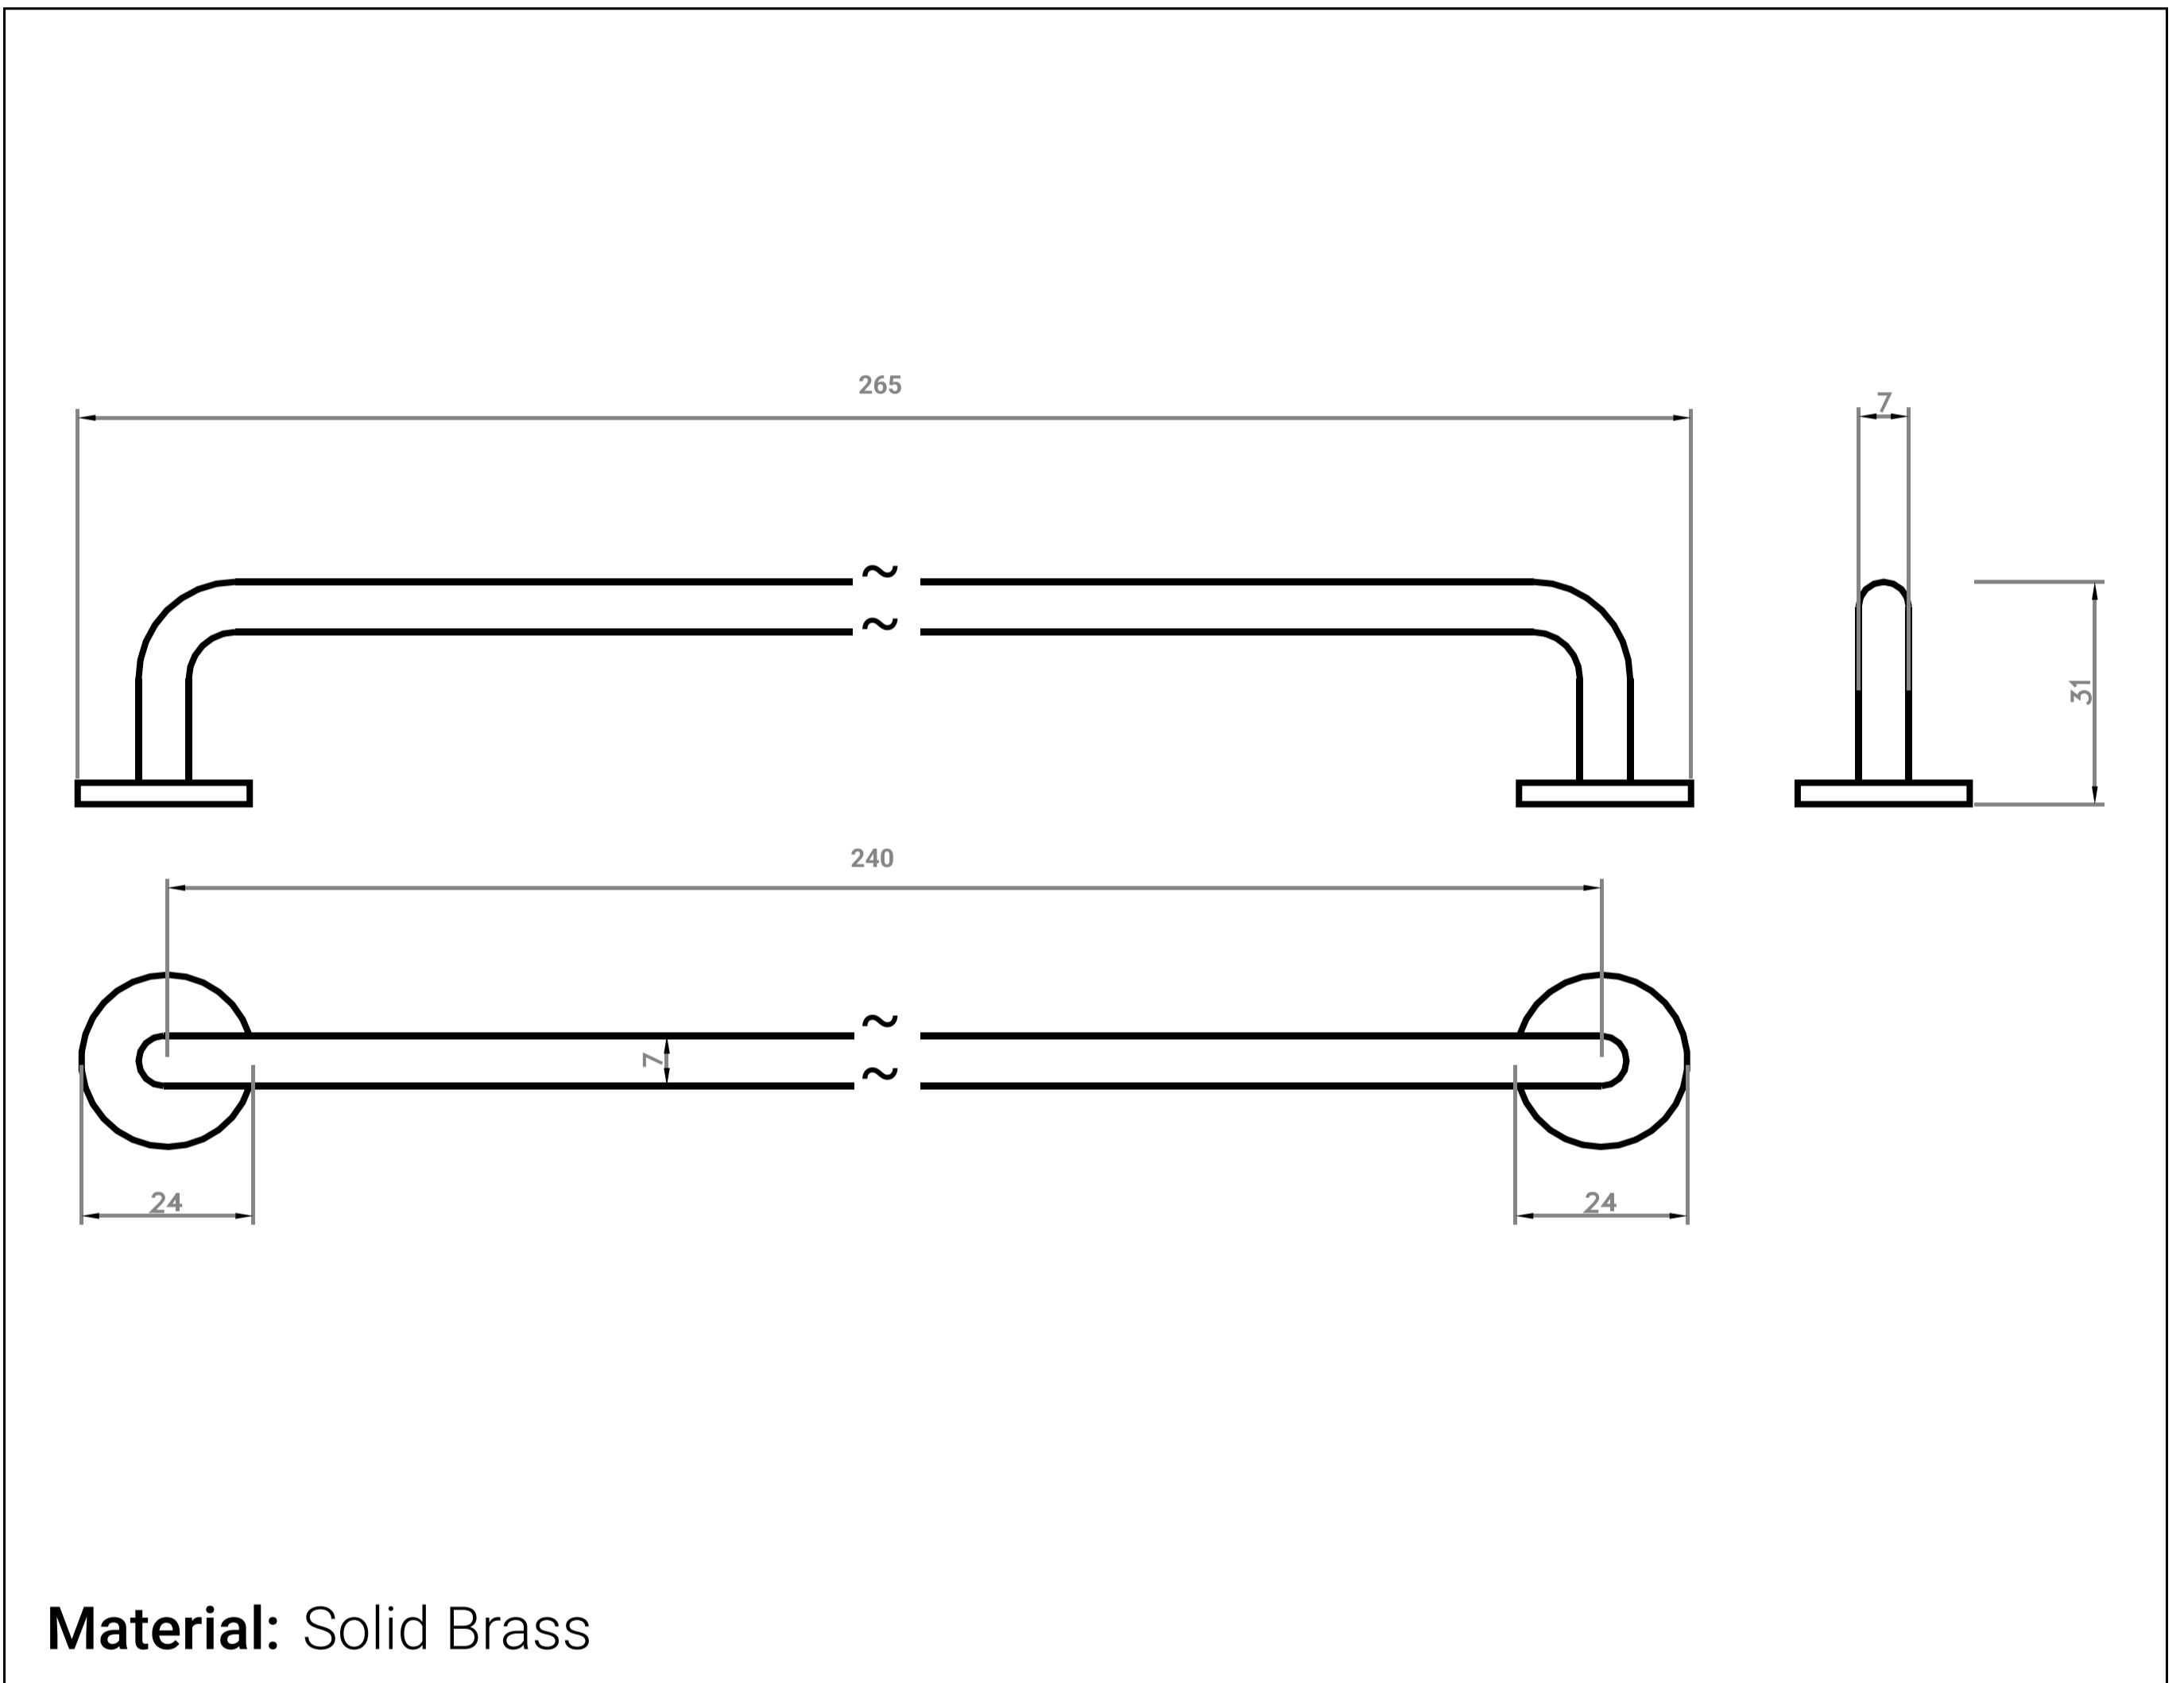

Designer Hardware

TECHNICAL SPECIFICATIONS

GLEICH 265

Cabinet Handle & Pull

Technical Drawing

Finish

SKU

Included Hardware

Brushed Brass CHD-GLE-BBR-265

Matte Black CHD-GLE-MBK-265

Brushed Nickel CHD-GLE-NIC-265

2x M4 Screw 25mm
2x M4 Screw 40mm
4x Spring Washer