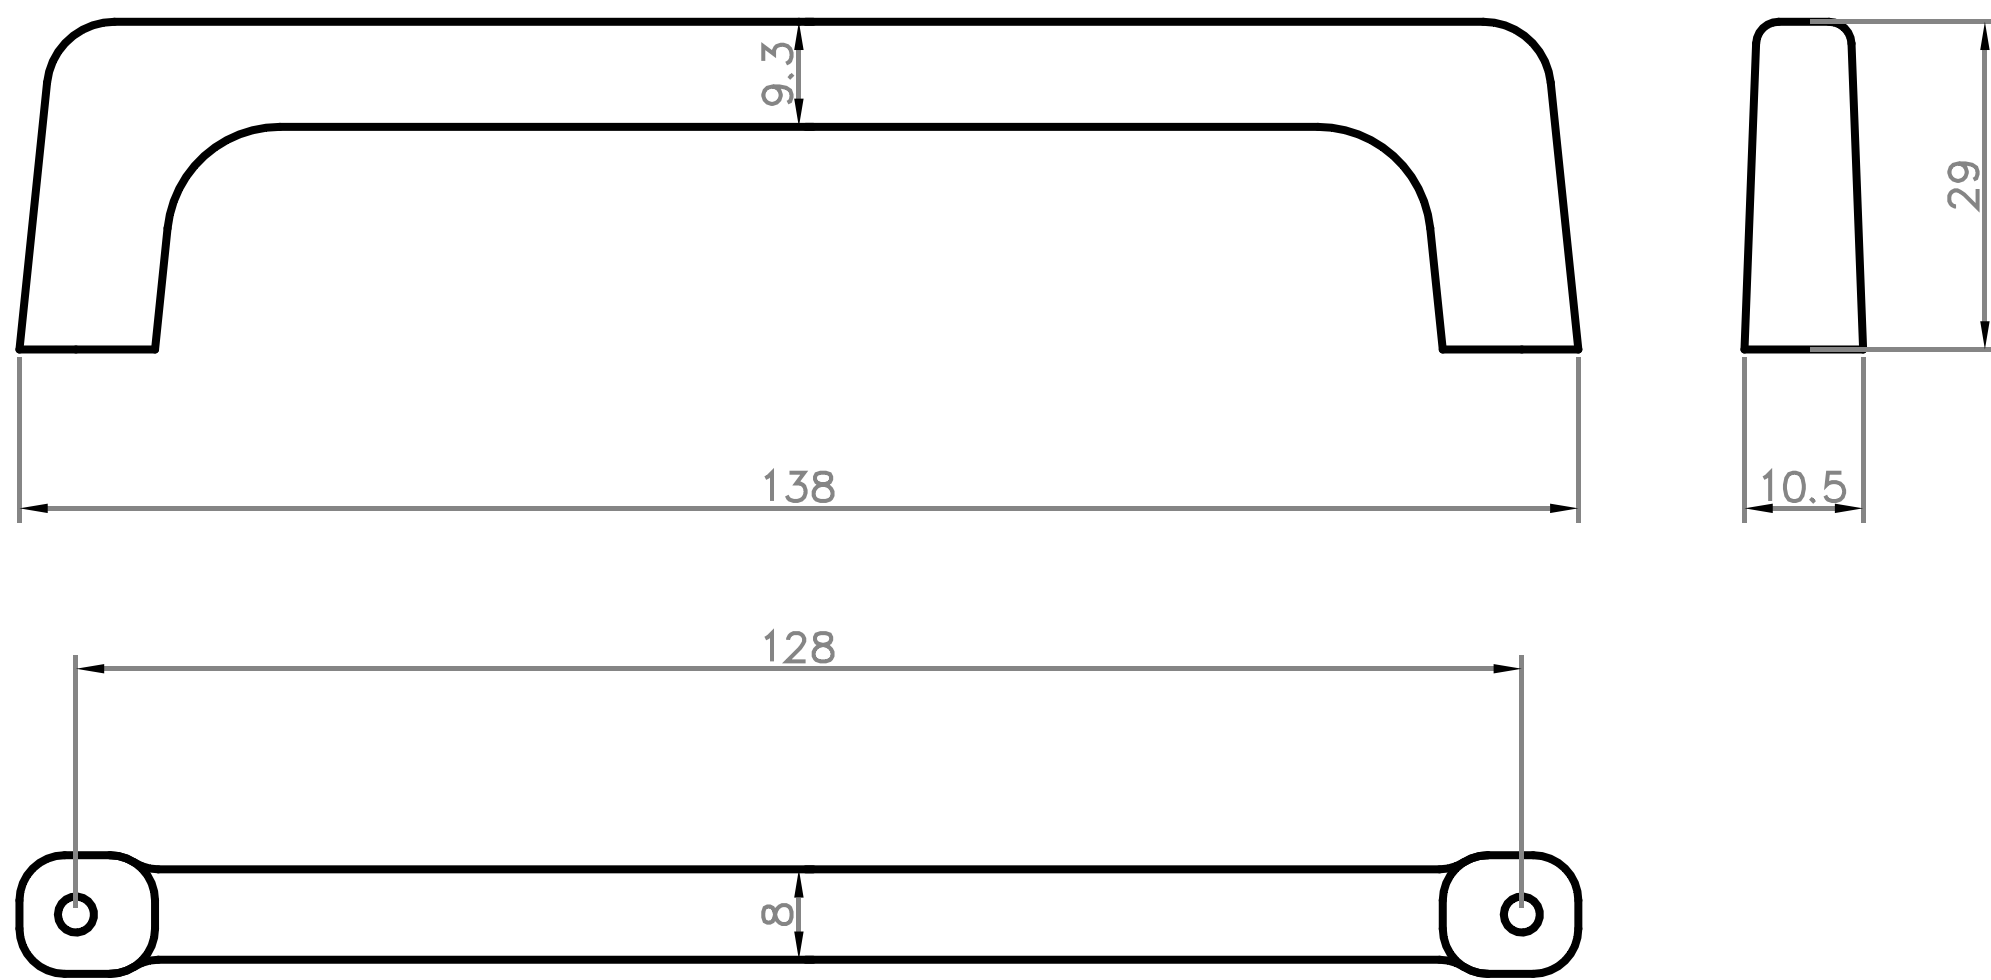

Designer Hardware

TECHNICAL SPECIFICATIONS

HARRISON 138

Cabinet Handle & Pull

Technical Drawing

Material: Solid Brass

Finish

Brushed Brass CHD-HAR-BBR-138

Matte Black CHD-HAR-MBK-138

Brushed Nickel CHD-HAR-NIC-138

SKU

Included Hardware

2x M4 Screw 25mm
2x M4 Screw 40mm
4x Spring Washer