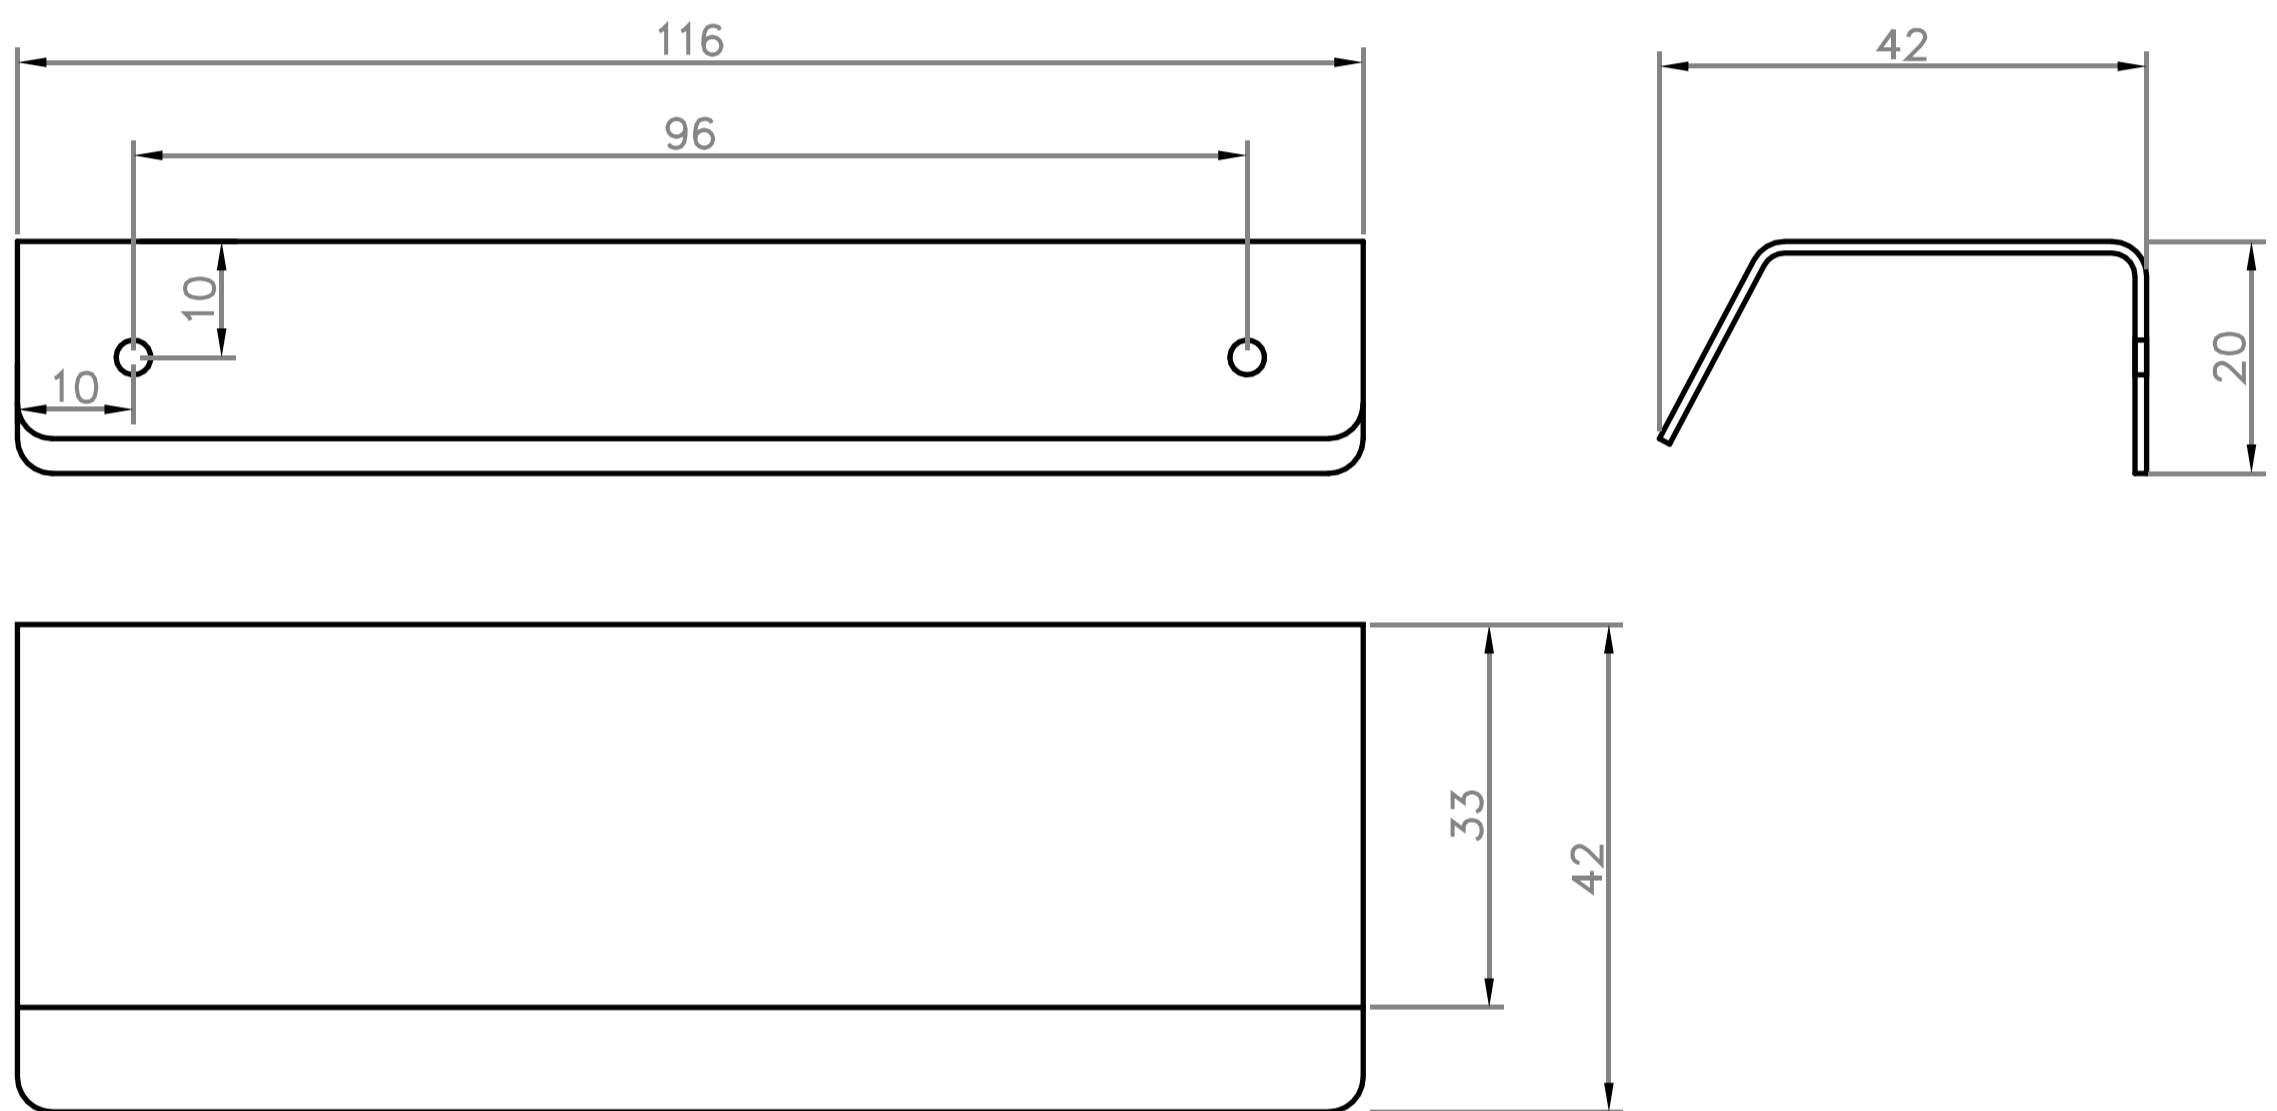

### Technical Drawing

**Material:** Solid Brass

### Included Hardware

- 2x M4 Screw 25mm
- 2x M4 Screw 40mm
- 4x Spring Washer