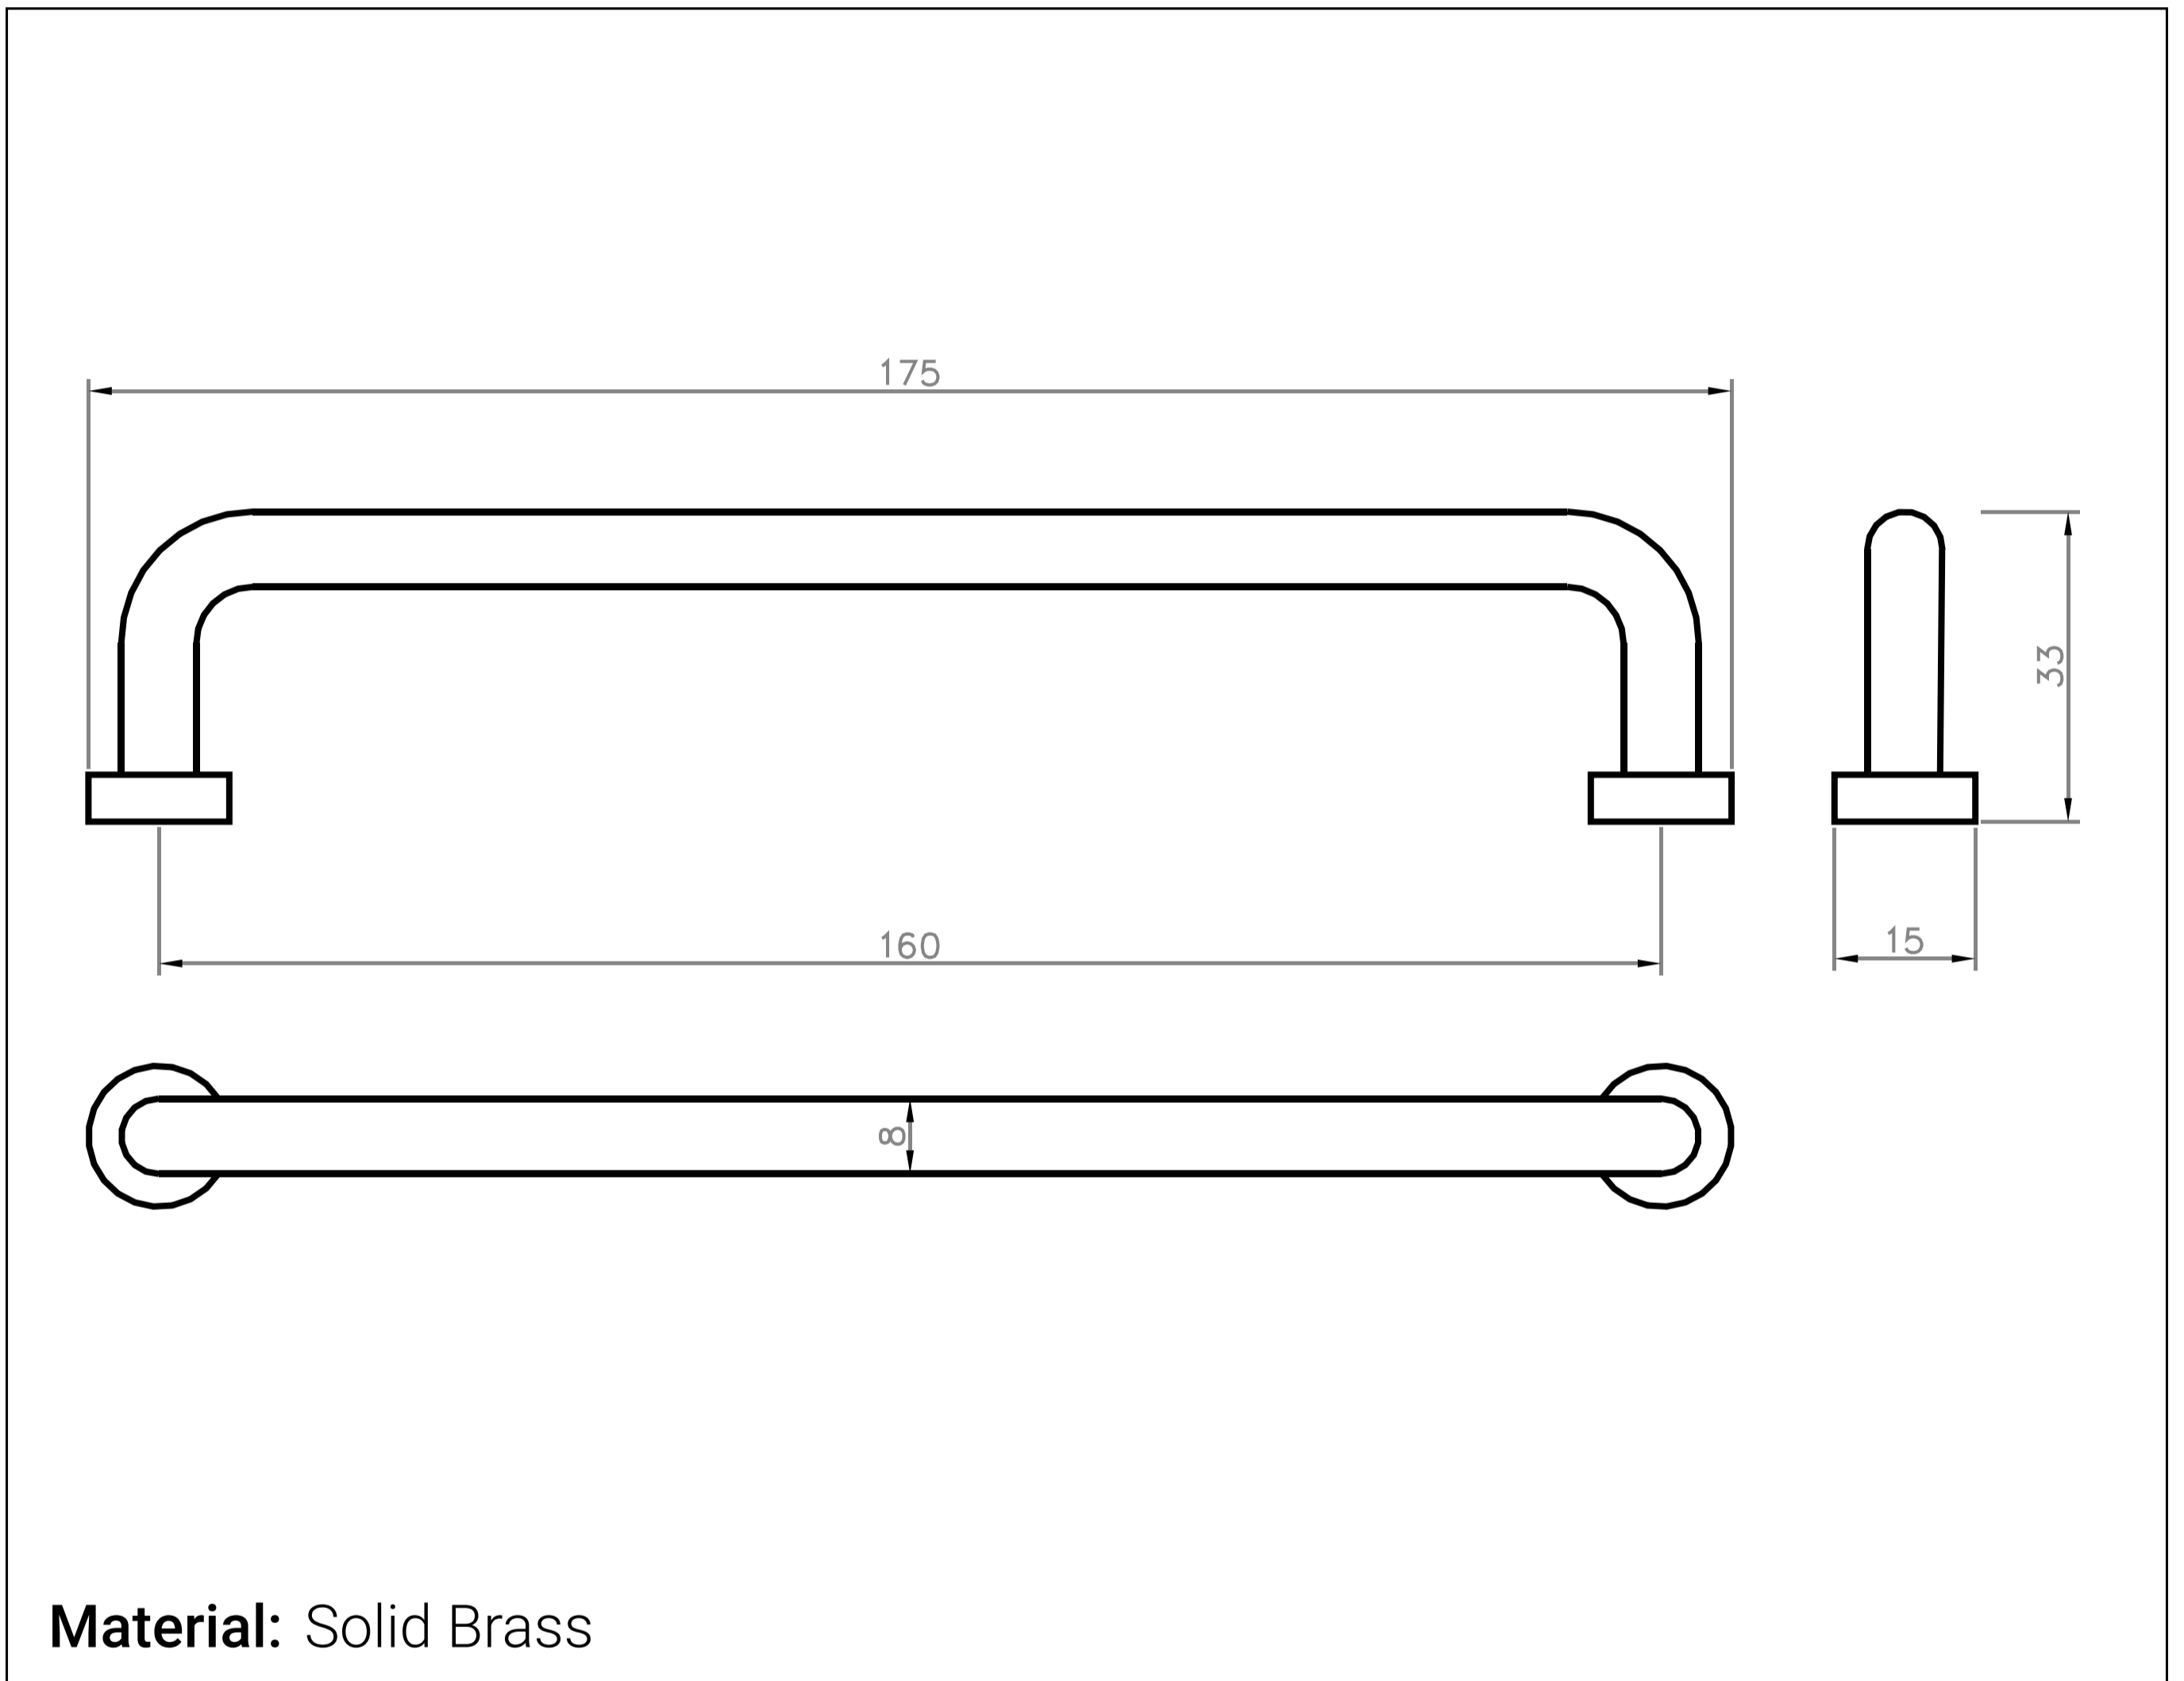

Designer Hardware

TECHNICAL SPECIFICATIONS

ROSA 175

Cabinet Handle & Pull

Technical Drawing

Finish

SKU

Included Hardware

Brushed Brass CHD-RSA-BBR-175

Matte Black CHD-RSA-MBK-175

Brushed Nickel CHD-RSA-NIC-175

2x M4 Screw 25mm

2x M4 Screw 40mm

4x Spring Washer