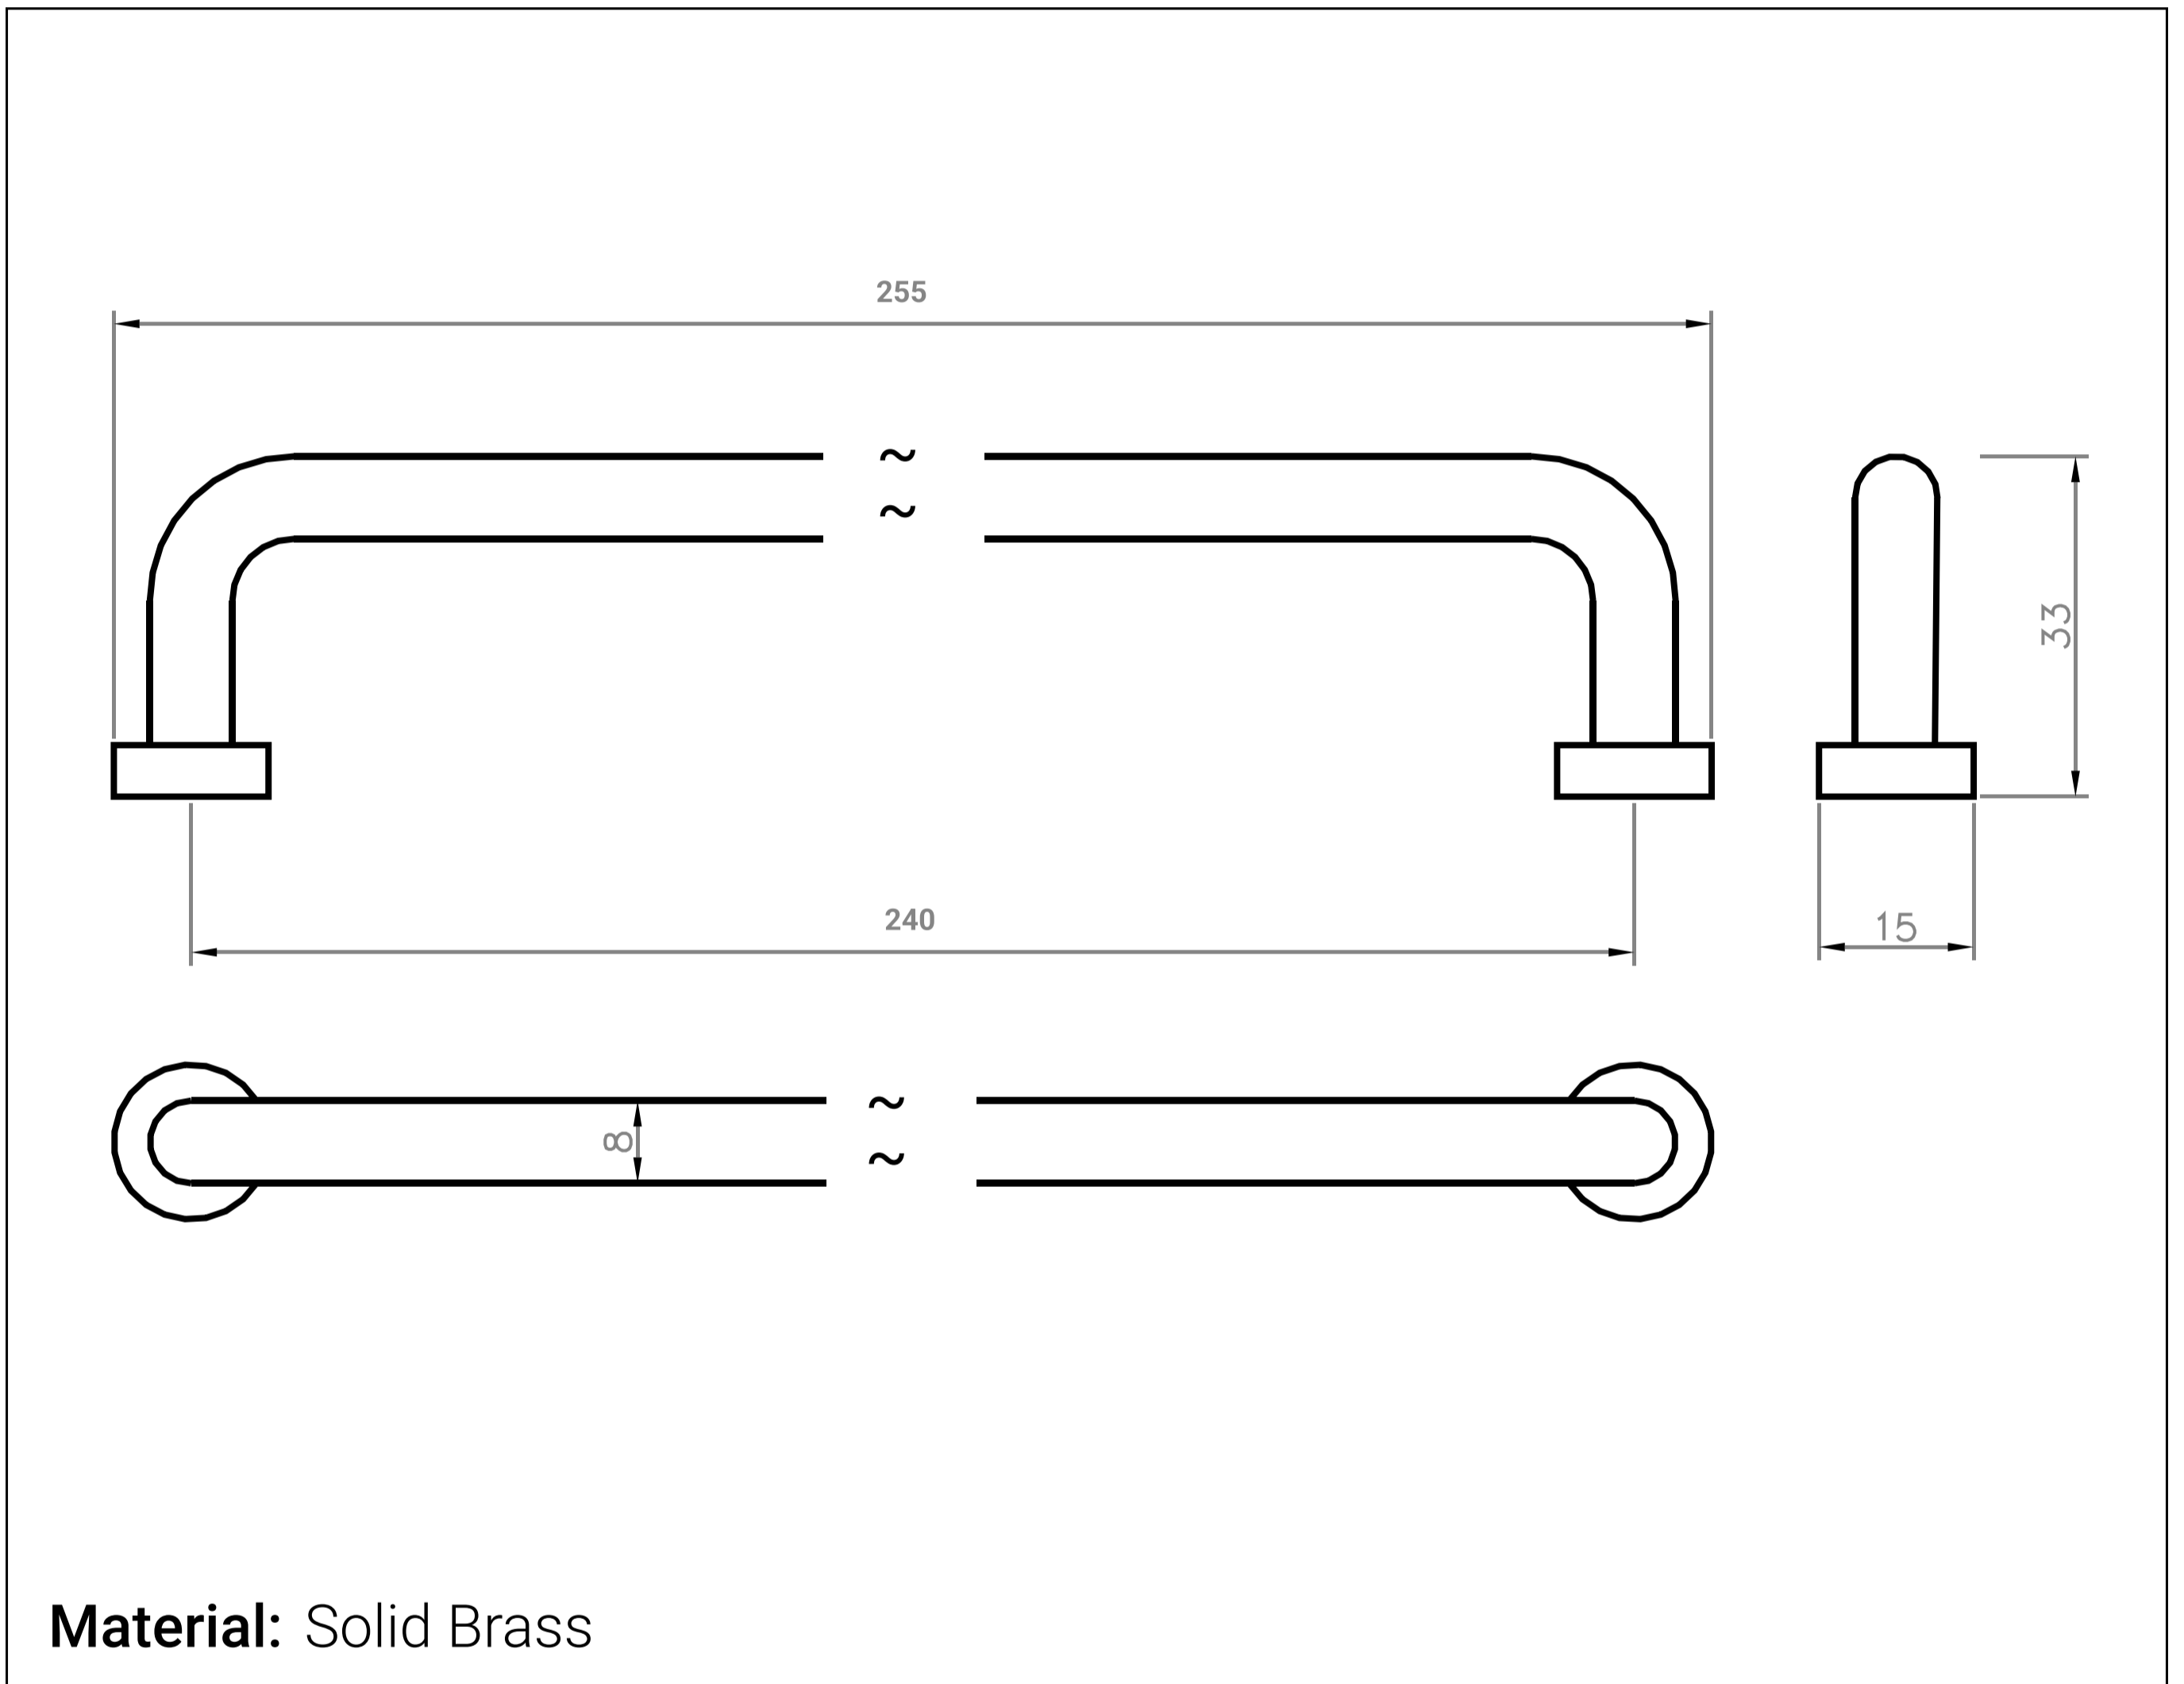

Designer Hardware

TECHNICAL SPECIFICATIONS

ROSA 255

Cabinet Handle & Pull

Technical Drawing

Finish

SKU

Included Hardware

Brushed Brass CHD-RSA-BBR-255

Matte Black CHD-RSA-MBK-255

Brushed Nickel CHD-RSA-NIC-255

2x M4 Screw 25mm
2x M4 Screw 40mm
4x Spring Washer